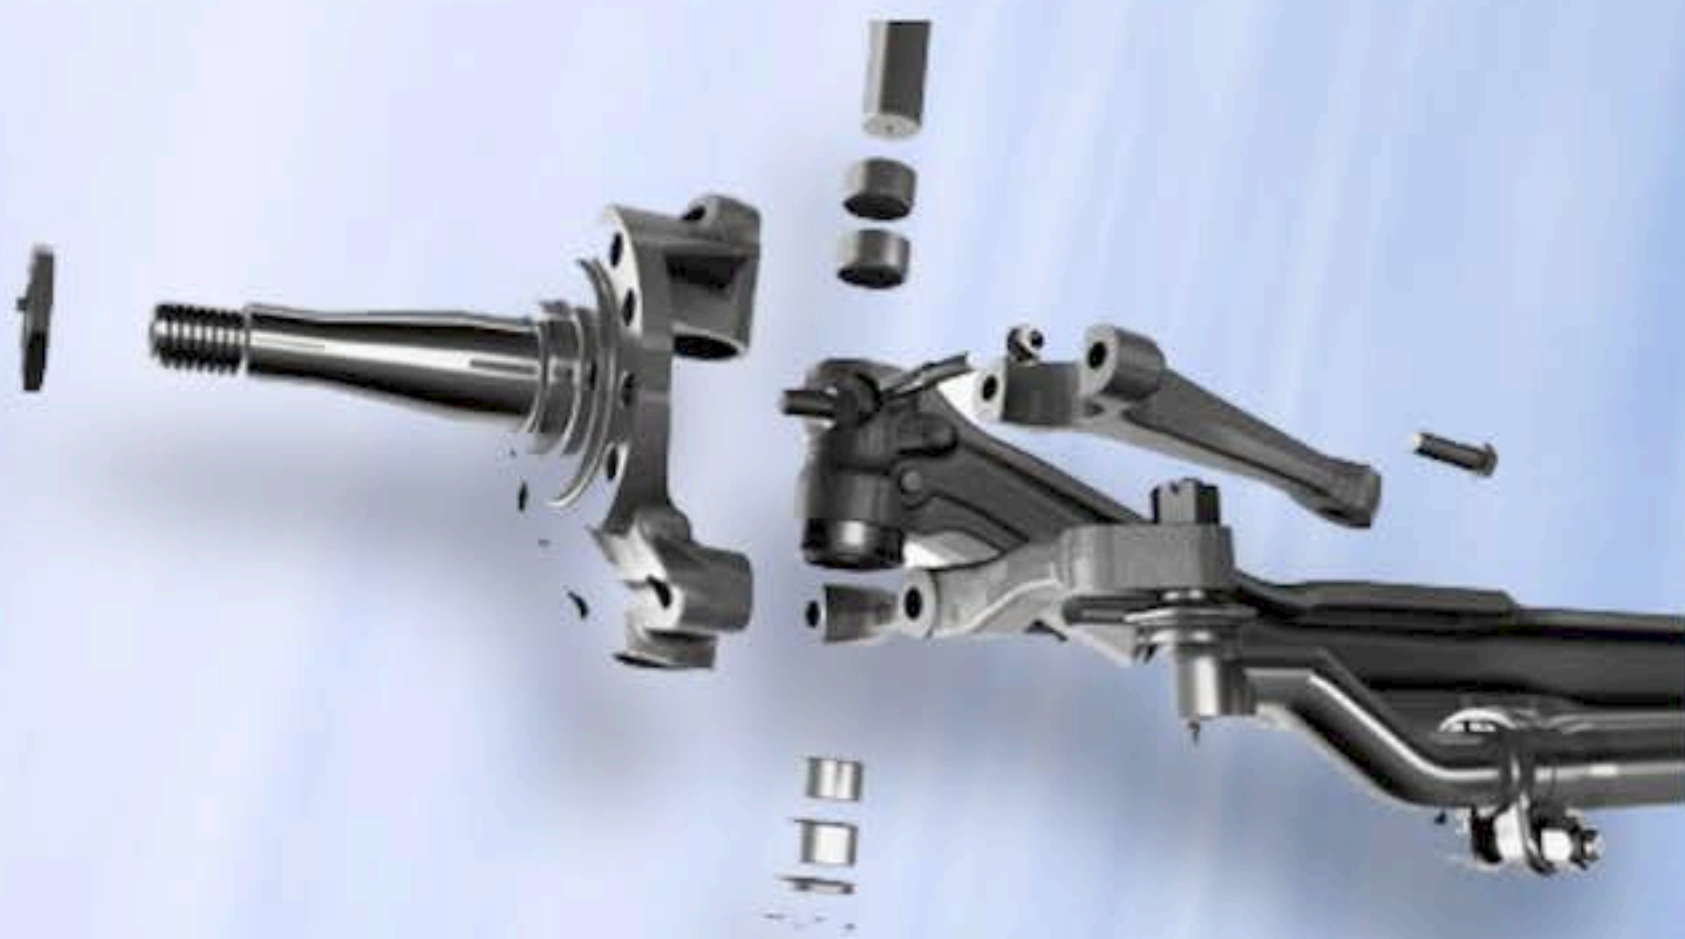

STEERING AXLE REPAIRS

PERFORMED ON-SITE

- Axle Eye Repair: *Bore and Sleeve*
- Spindles: *Install Bushings and Fit Pins*
- Steer Axle King Pin Installation
- Alignments
- Steerable Lift Axles

AXLE · PRO · EQUIPMENT